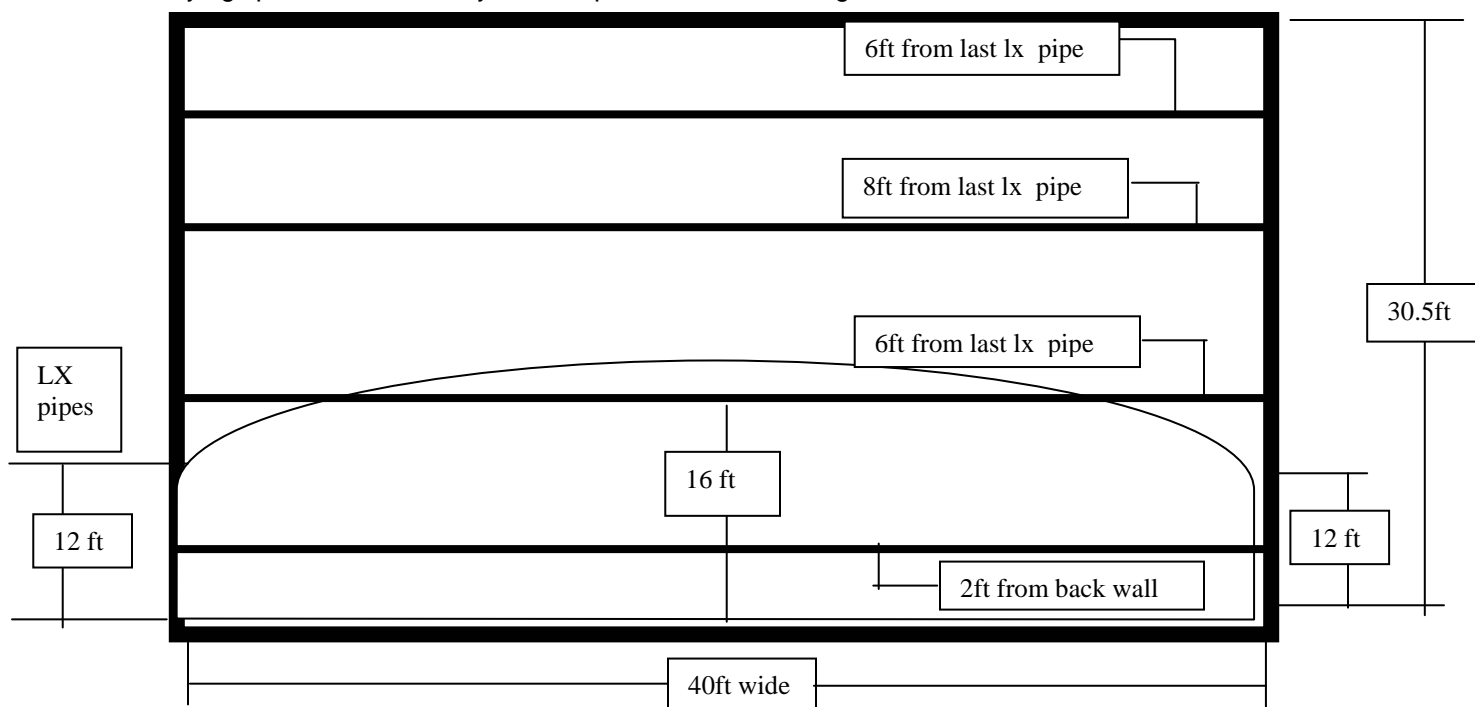

Piano available upon request: Upright.

Playing space is 40ft wide by 12ft deep at each end, having 16ft in the center.

Sound Equipment	Amount
01V96 Yamaha Digital Console	1
Preonus Digimax FS	1
QSC Amplifier	1
JBL Speakers	2
Denon DN-T625	1
Program Sound	1
Infra-Red (Hearing Impaired System)	1

Equipment from Main Stage may be made available with advance notice.

Lighting	Amount
ETC Insight	1
ETC Smartpack 12 X 1.2 Kw = 48 dimmers	4
ETC Source 4 Par w/XWFL	20
ETC Source 4 jr. 25-50 deg. 575w	26