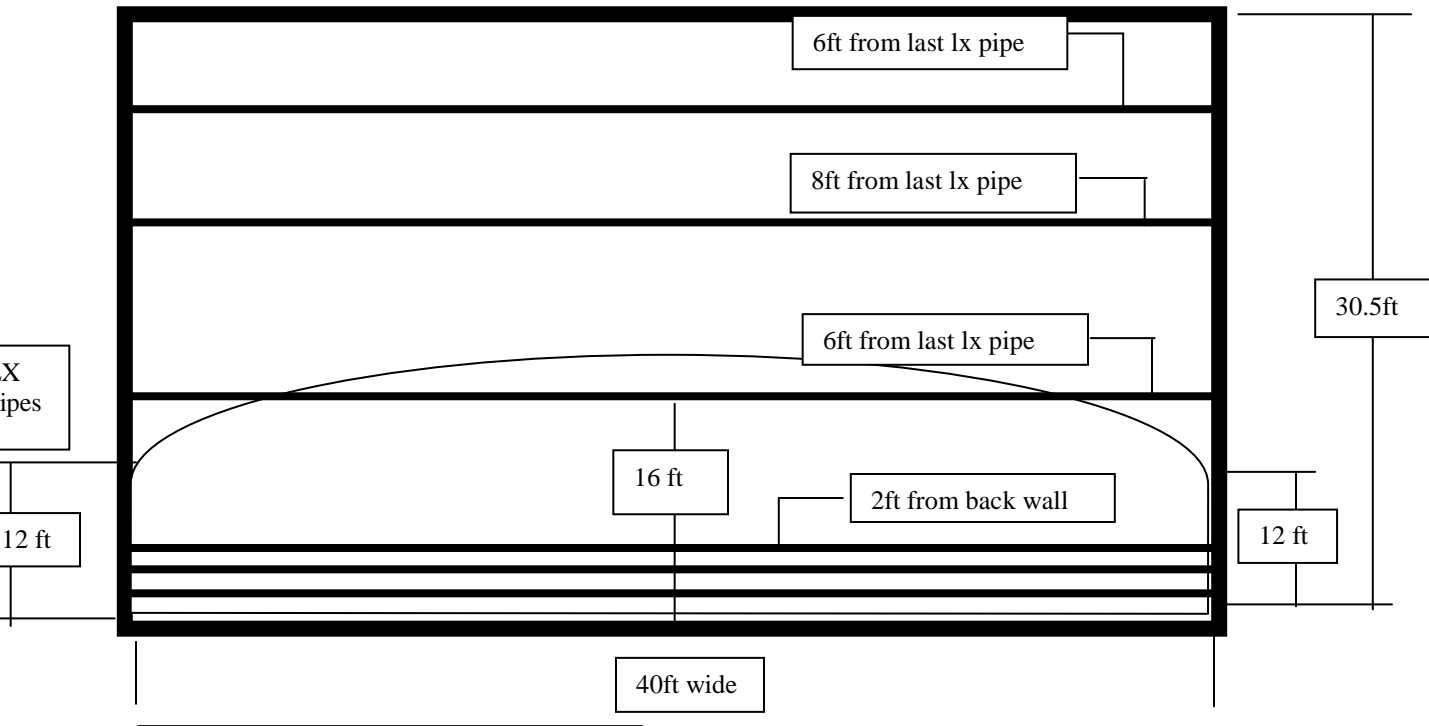

**ORILLIA  
OPERA HOUSE**

20 Mississaga Street West,  
Orillia ON L3V 3A6  
[www.orilliaoperahouse.ca](http://www.orilliaoperahouse.ca)

Total seating capacity: 100 2 Wheel chair accessible spaces.  
Piano available upon request: Upright.  
Playing space is 40ft wide by 12ft deep at each end, having 16ft in the center.